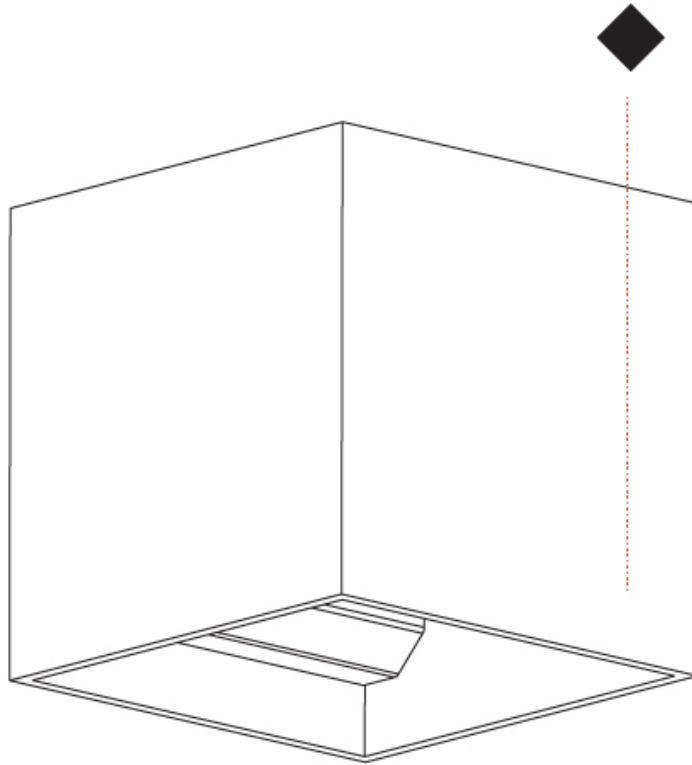

DICE SURFACE

A33255-

PROJECT _____

TYPE _____

SPECIFIER _____

QUANTITY _____

DATE _____