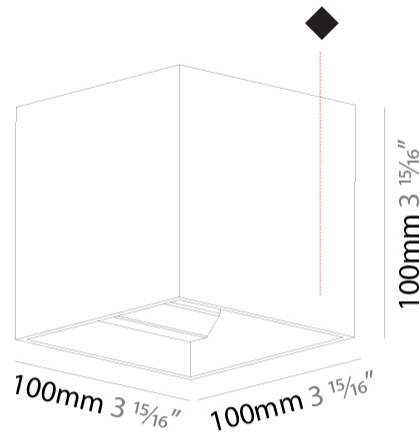

base number   Color   Finishes
Temperature   (Diamond)

1. To build a product code in our configurator select the specify button on the base model # product page
2. To build a manual product code on this datasheet choose from the options listed below in blue font and add the suffix to the base model #

GENERAL

Series: Dice
Subseries: Dice
Brand: Prolicht
Division: Architectural
Mounting Type: Surface
Mounting Location: Wall
Subcategory: Ambient

PHYSICAL

Shape: Cube
Length (mm): 100
Length (in): 3 15/16
Height (mm): 100
Depth (mm): 100
Height (in): 3 15/16
Depth (in): 3 15/16
Light Distribution: Direct / Indirect
Weight (kg): 0.647
Weight (lbs): 1.423

Fixture Finish: SSR / BKV / CWI / CRY / HAB / UFT / ITA / RUA / FTG / MYG / LOD / PUS / FRO / FUP / KIA / POP / BLS / SPG / MEY / GOH / GUM / CHC / COM / ABZ / JAG / OBR / MOS / ROR
Fixture Material: Aluminum

ELECTRICAL

Lamp Type: LED (Zhaga Standard)
Input Wattage (W): 7.7
Total Output Wattage (W): 7
Dimming: Non-Dimmable
Driver Included: Yes
Driver Location: Integrated
Driver Type: Constant Current
Driver Class: Class 2
Input Voltage (V): 120
Constant Current (MA): 350
Upon Request: Remote: 0-10Vdc Dimming / Phase Dimming @120Vac only / Non-dimming 120/277Vac

LED

Color Temperature (°K): 2700 / 3000 / 3500 / 4000
Max. Delivered Lumen (lm): 220 / 230 / 235 / 240
CRI: >90 CRI
Lamp Life (hrs): 50000

OPTICAL

RATINGS AND CERTIFICATIONS

Certified By: Certified for North American Standards
IP rating: IP20