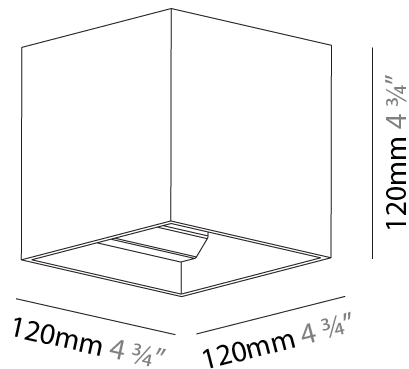

1. To build a product code in our configurator select the specify button on the base model # product page
2. To build a manual product code on this datasheet choose from the options listed below in blue font and add the suffix to the base model #

GENERAL

Series: Dice
Subseries: Dice
Brand: Prolicht
Division: Architectural
Mounting Type: Surface
Mounting Location: Wall
Subcategory: Ambient

PHYSICAL

Shape: Cube
Length (mm): 120
Length (in): 4 ¾
Height (mm): 120
Depth (mm): 120
Height (in): 4 ¾
Depth (in): 4 ¾
Light Distribution: Direct / Indirect
Weight (kg): 0.909
Weight (lbs): 2.0
Fixture Finish: [SSR / BKV / CWI / CRY / HAB / UFT / ITA / RUA / FTG / MYG / LOD / PUS / FRO / FUP / KIA / POP / BLS / SPG / MEY / GOH / GUM / CHC / COM / ABZ / JAG / OBR / MOS / ROR](#)
Fixture Material: Aluminum

ELECTRICAL

Lamp Type: LED (Zhaga Standard)
Input Wattage (W): 7.7
Total Output Wattage (W): 7
Dimming: Non-Dimmable
Driver Included: Yes
Driver Location: Integrated
Driver Type: Constant Current
Driver Class: Class 2
Input Voltage (V): 120
Constant Current (MA): 350
Upon Request: Remote: 0-10Vdc Dimming / Phase Dimming @120Vac only / Non-dimming 120/277Vac

LED

Color Temperature (°K): [2700 / 3000 / 3500 / 4000](#)
Max. Delivered Lumen (lm): 220 / 230 / 235 / 240
CRI: >90 CRI
Efficiency (%): 37
Lamp Life (hrs): 50000

OPTICAL

RATINGS AND CERTIFICATIONS

Certified By: Certified for North American Standards
IP rating: IP20